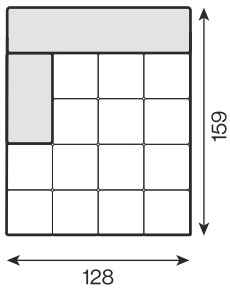

# ELEMENTENBANK ROCCO

1,5-chaise longue  
with single armrest

1,5- chaise longue deep  
with single armrest

1- chaise longue  
with single armrest

1- chaise longue deep  
with single armrest

1,5-chaise longue  
with double armrest

1,5- chaise longue deep  
with double armrest

1- chaise longue  
with double armrest

1- chaise longue deep  
with double armrest

1,5-chaise longue  
with single armrest

1,5- chaise longue deep  
with single armrest