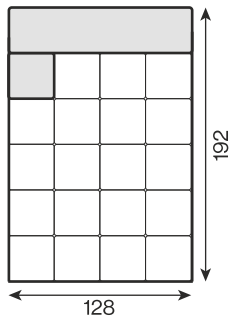

# ELEMENTENBANK ROCCO

1,5-chaise longue  
with single armrest

1,5- chaise longue deep  
with single armrest

1- chaise longue  
with single armrest

1- chaise longue deep  
with single armrest

1,5-chaise longue  
with double armrest

1,5- chaise longue deep  
with double armrest

1- chaise longue  
with double armrest

1- chaise longue deep  
with double armrest

1,5-chaise longue  
with single armrest

1,5- chaise longue deep  
with single armrest