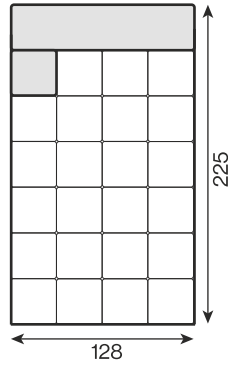

# ELEMENTENBANK ROCCO

1,5-chaise longue  
with single armrest

1,5- chaise longue deep  
with single armrest

1- chaise longue  
with single armrest

1- chaise longue deep  
with single armrest

1,5-chaise longue  
with double armrest

1,5- chaise longue deep  
with double armrest

1- chaise longue  
with double armrest

1- chaise longue deep  
with double armrest

1,5-chaise longue  
with single armrest

1,5- chaise longue deep  
with single armrest