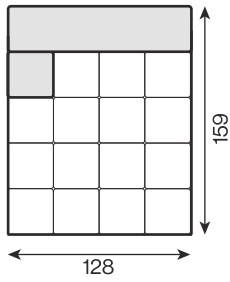

# ELEMENTENBANK ROCCO

1,5-chaise longue  
with single armrest

1,5- chaise longue deep  
with single armrest

1- chaise longue  
with single armrest

1- chaise longue deep  
with single armrest

1,5-chaise longue  
with double armrest

1,5- chaise longue deep  
with double armrest

1- chaise longue  
with double armrest

1- chaise longue deep  
with double armrest

1,5-chaise longue  
with single armrest

1,5- chaise longue deep  
with single armrest