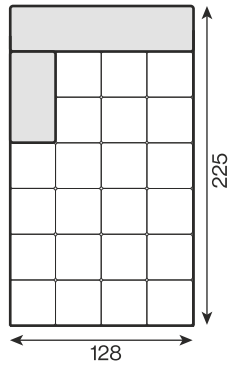

# ELEMENTENBANK ROCCO

1,5-chaise longue  
with single armrest

1,5- chaise longue deep  
with single armrest

1- chaise longue  
with single armrest

1- chaise longue deep  
with single armrest

1,5-chaise longue  
with double armrest

1,5- chaise longue deep  
with double armrest

1- chaise longue  
with double armrest

1- chaise longue deep  
with double armrest

1,5-chaise longue  
with single armrest

1,5- chaise longue deep  
with single armrest