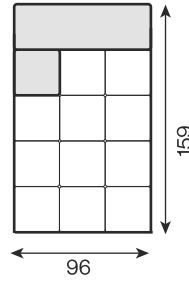

# ELEMENTENBANK ROCCO

1,5-chaise longue  
with single armrest

1,5- chaise longue deep  
with single armrest

1- chaise longue  
with single armrest

1- chaise longue deep  
with single armrest

1,5-chaise longue  
with double armrest

1,5- chaise longue deep  
with double armrest

1- chaise longue  
with double armrest

1- chaise longue deep  
with double armrest

1,5-chaise longue  
with single armrest

1,5- chaise longue deep  
with single armrest