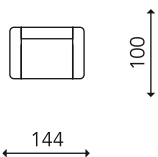

MODEL DANTE

• 3,5 SEATER • Boogie 02 Cream

• LOVESEAT • Miami

PRODUCT INFORMATION

Seat	HR Foam, Wool, Silicone
Back	HR Foam, Silicone
Legs	Wood

PRODUCT SPECIFICATIONS

Height	75 cm
Seat height	44 cm
Seat depth	72 cm

1,5-SEATER

2,5-SEATER

3,5-SEATER

MODEL DANTE+ Bank met gebombeerde zitting