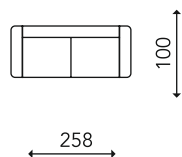

3,5-SEATER