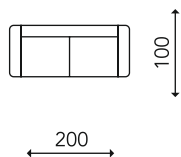

MODEL DANTE

• 3,5 SEATER • Boogie 02 Cream

• LOVESEAT • Miami

PRODUCT INFORMATION

Seat	HR Foam, Wool, Silicone
Back	HR Foam, Silicone
Legs	Wood

PRODUCT SPECIFICATIONS

Height	75 cm
Seat height	44 cm
Seat depth	72 cm

1,5-SEATER

2,5-SEATER

3,5-SEATER

MODEL DANTE+ Bank met gebombeerde zitting