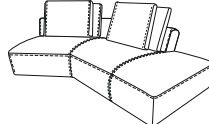

# PALAZZO

1-seat 1arm L  
106x85x109

1-seat 1arm R  
106x85x109

1-seat without arms  
78x85x109

1,5-seat 1arm L  
126x85x109

1,5-seat 1arm R  
126x85x109

1,5-seat without arms  
98x85x109

Bob with arm L  
126x85x170

Bob with arm R  
126x85x170

240x85x206

Terminal R  
240x85x206

Terminal L  
top view

Terminal R  
top view

Longchair with arm L  
106x85x150

Longchair with arm R  
106x85x150

Corner  
132x85x132

Corner  
top view

98x42x104

## Back pillows:

1,5-seat:	90/70
Bob:	90/70
Terminal:	90/70
Corner:	90/70
1-seat:	78/58
Longchair:	78/58
Zithoogte:	42 cm