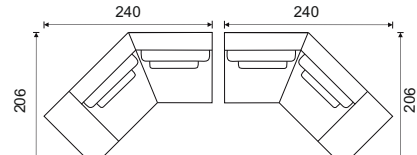

# PALAZZO

1-seat 1arm L  
106x85x109

1-seat 1arm R  
106x85x109

1-seat without arms  
78x85x109

1,5-seat 1arm L  
126x85x109

1,5-seat 1arm R  
126x85x109

1,5-seat without arms  
98x85x109

Bob with arm L  
126x85x170

Bob with arm R  
126x85x170

240x85x206

Terminal R  
240x85x206

Terminal L  
top view

Terminal R  
top view

Longchair with arm L  
106x85x150

Longchair with arm R  
106x85x150

Corner  
132x85x132

Corner  
top view

98x42x104

## Back pillows:

1,5-seat:	90/70
Bob:	90/70
Terminal:	90/70
Corner:	90/70
1-seat:	78/58
Longchair:	78/58
Zithoogte:	42 cm