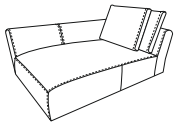

# PALAZZO

1-seat 1arm L  
106x85x109

1-seat 1arm R  
106x85x109

1-seat without arms  
78x85x109

1,5-seat 1arm L  
126x85x109

1,5-seat 1arm R  
126x85x109

1,5-seat without arms  
98x85x109

Bob with arm L  
126x85x170

Bob with arm R  
126x85x170

240x85x206

Terminal R  
240x85x206

Terminal L  
top view

Terminal R  
top view

Longchair with arm L  
106x85x150

Longchair with arm R  
106x85x150

Corner  
132x85x132

Corner  
top view

98x42x104

## Back pillows:

1,5-seat:	90/70
Bob:	90/70
Terminal:	90/70
Corner:	90/70
1-seat:	78/58
Longchair:	78/58
Zithoogte:	42 cm