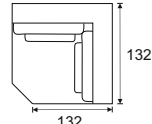

# PALAZZO

1-seat 1arm L  
106x85x109

1-seat 1arm R  
106x85x109

1-seat without arms  
78x85x109

1,5-seat 1arm L  
126x85x109

1,5-seat 1arm R  
126x85x109

1,5-seat without arms  
98x85x109

Bob with arm L  
126x85x170

Bob with arm R  
126x85x170

240x85x206

Terminal R  
240x85x206

Terminal L  
top view

Terminal R  
top view

Longchair with arm L  
106x85x150

Longchair with arm R  
106x85x150

Corner  
132x85x132

Corner  
top view

98x42x104

## Back pillows:

1,5-seat:	90/70
Bob:	90/70
Terminal:	90/70
Corner:	90/70
1-seat:	78/58
Longchair:	78/58
Zithoogte:	42 cm