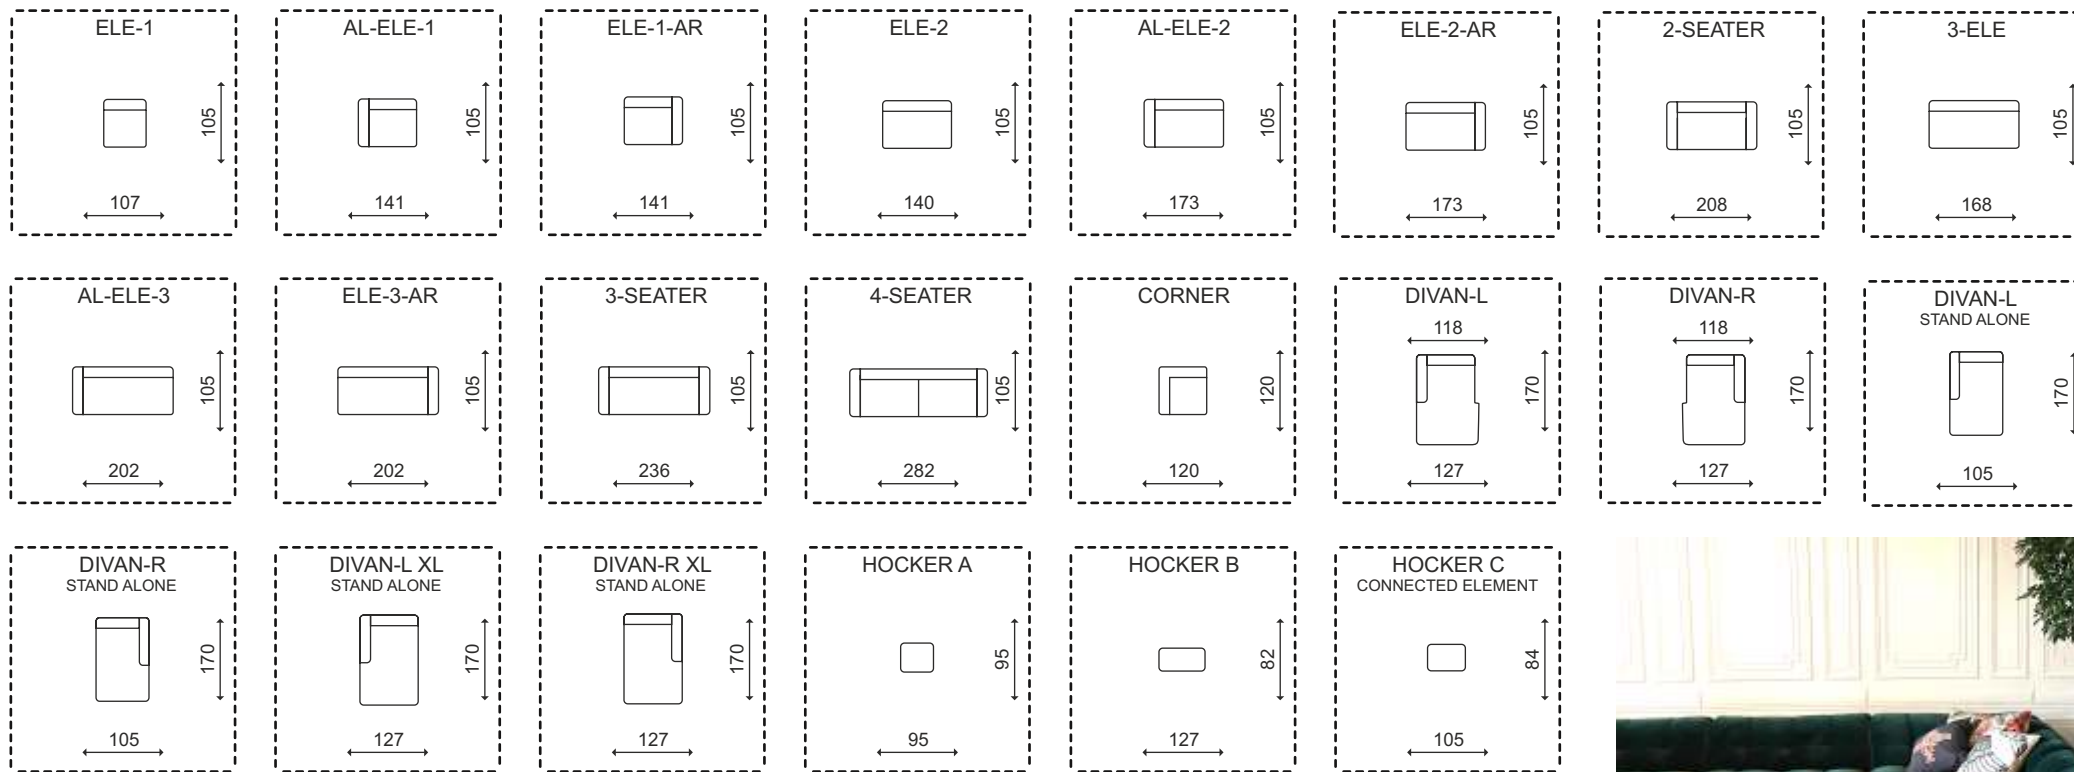

MODEL DAVINA

Product information

Seat	Foam, Silicone
Back	Foam, Silicone
Legs	Wood

Product SPECIFICATIONS

Height	68 cm
Seat height	42 cm
Seat depth	60 cm

DAVINA • 3-SEATER - DIVAN RECHTS - Royal magnolia

ELEMENTS *

* All measurements are including connector(s),
Add 5 cm for an upholstered side instead of connector.