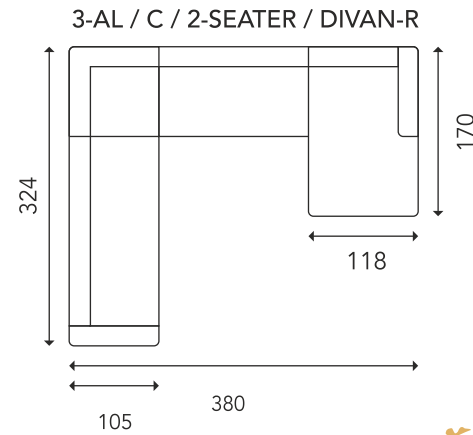

MODEL DAVINA

HEIGHT 67CM SEAT HEIGHT 43CM SEAT DEPTH 60CM

PRODUCT INFORMATION

Seat HR 3528 / SILICONEN
 Back VP 2315 / VP 3030 / SILICONEN
 Legs Wood

1. Wood
2. Chipboard
3. Fiberboard
4. Plywood
5. Wave spring
6. RapidClip
7. Fibertex
8. Foam T-21 (10 mm)
9. Foam VP3030 (40 mm)
10. Foam VP2315 (80 mm)
11. Foam HR 3528 (170 mm)
12. Fiber 150 g/m²
13. Silicon
14. Fabric

Information

Back frame and armrest have the same construction

CHAISE LONGUE
(stand alone)

CHAISE LONGUE
(stand alone)

HOCKER A

HOCKER B

HEIGHT 67CM

SEAT HEIGHT 43CM

SEAT DEPTH 60CM