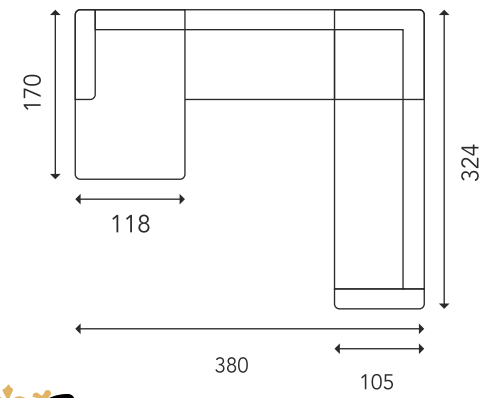

MODEL DAVINA

HEIGHT 67CM SEAT HEIGHT 43CM SEAT DEPTH 60CM

PRODUCT INFORMATION

Seat HR 3528 / SILICONEN
 Back VP 2315 / VP 3030 / SILICONEN
 Legs Wood

1. Wood
2. Chipboard
3. Fiberboard
4. Plywood
5. Wave spring
6. RapidClip
7. Fibertex
8. Foam T-21 (10 mm)
9. Foam VP3030 (40 mm)
10. Foam VP2315 (80 mm)
11. Foam HR 3528 (170 mm)
12. Fiber 150 g/m²
13. Silicon
14. Fabric

Information

Back frame and armrest have the same construction

CHAISE LONGUE
(stand alone)

CHAISE LONGUE
(stand alone)

HOCKER A

HOCKER B

HEIGHT 67CM

SEAT HEIGHT 43CM

SEAT DEPTH 60CM