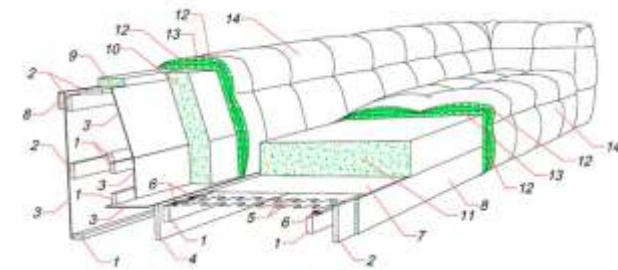

MODEL DAVINA

HEIGHT 67CM SEAT HEIGHT 43CM SEAT DEPTH 60CM

PRODUCT INFORMATION

Seat HR 3528 / SILICONEN
 Back VP 2315 / VP 3030 / SILICONEN
 Legs Wood

1. Wood
2. Chipboard
3. Fiberboard
4. Plywood
5. Wave spring
6. RapidClip
7. Fibertex
8. Foam T-21 (10 mm)
9. Foam VP3030 (40 mm)
10. Foam VP2315 (80 mm)
11. Foam HR 3528 (170 mm)
12. Fiber 150 g/m²
13. Silicon
14. Fabric

Information

Back frame and armrest have the same construction

CHAISE LONGUE
(stand alone)

CHAISE LONGUE
(stand alone)

HOCKER A

HOCKER B

HEIGHT 67CM

SEAT HEIGHT 43CM

SEAT DEPTH 60CM