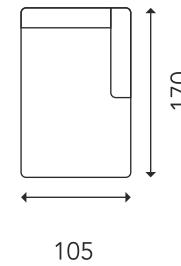

MODEL DAVINA

HEIGHT 67CM SEAT HEIGHT 43CM SEAT DEPTH 60CM

PRODUCT INFORMATION

Seat HR 3528 / SILICONEN
 Back VP 2315 / VP 3030 / SILICONEN
 Legs Wood

1. Wood
2. Chipboard
3. Fiberboard
4. Plywood
5. Wave spring
6. RapidClip
7. Fibertex
8. Foam T-21 (10 mm)
9. Foam VP3030 (40 mm)
10. Foam VP2315 (80 mm)
11. Foam HR 3528 (170 mm)
12. Fiber 150 g/m²
13. Silicon
14. Fabric

Information

Back frame and armrest have the same construction

CHAISE LONGUE
(stand alone)

CHAISE LONGUE
(stand alone)

HOCKER A

HOCKER B

HEIGHT 67CM

SEAT HEIGHT 43CM

SEAT DEPTH 60CM