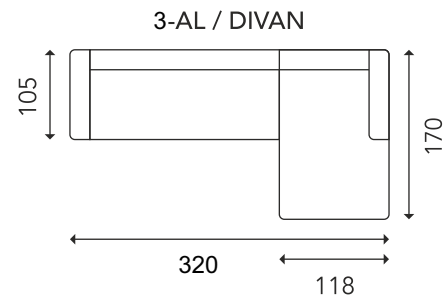

MODEL DAVINA

HEIGHT 67CM SEAT HEIGHT 43CM SEAT DEPTH 60CM

PRODUCT INFORMATION

Seat HR 3528 / SILICONEN
 Back VP 2315 / VP 3030 / SILICONEN
 Legs Wood

1. Wood
2. Chipboard
3. Fiberboard
4. Plywood
5. Wave spring
6. RapidClip
7. Fibertex
8. Foam T-21 (10 mm)
9. Foam VP3030 (40 mm)
10. Foam VP2315 (80 mm)
11. Foam HR 3528 (170 mm)
12. Fiber 150 g/m²
13. Silicon
14. Fabric

Information

Back frame and armrest have the same construction

CHAISE LONGUE
(stand alone)

CHAISE LONGUE
(stand alone)

HOCKER A

HOCKER B

HEIGHT 67CM

SEAT HEIGHT 43CM

SEAT DEPTH 60CM