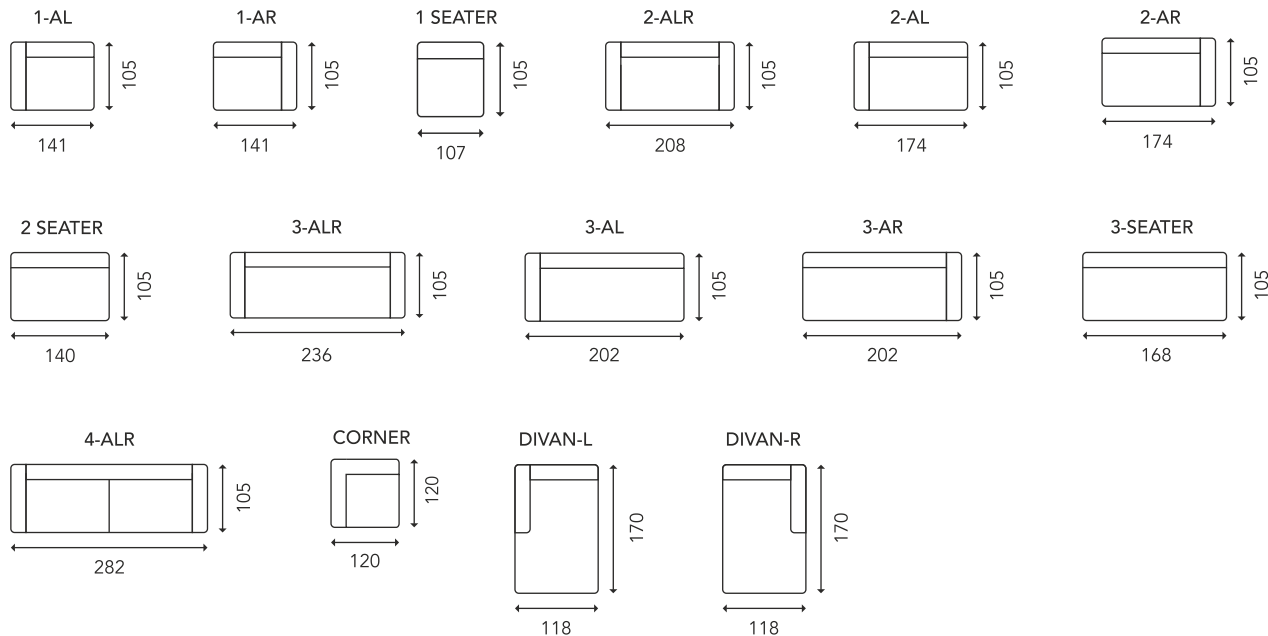

MODEL DAVINA

HEIGHT 67CM SEAT HEIGHT 43CM SEAT DEPTH 60CM

PRODUCT INFORMATION

Seat HR 3528 / SILICONEN
 Back VP 2315 / VP 3030 / SILICONEN
 Legs Wood

1. Wood
2. Chipboard
3. Fiberboard
4. Plywood
5. Wave spring
6. RapidClip
7. Fibertex
8. Foam T-21 (10 mm)
9. Foam VP3030 (40 mm)
10. Foam VP2315 (80 mm)
11. Foam HR 3528 (170 mm)
12. Fiber 150 g/m²
13. Silicon
14. Fabric

Information

Back frame and armrest have the same construction

CHAISE LONGUE
(stand alone)

CHAISE LONGUE
(stand alone)

HOCKER A

HOCKER B

HEIGHT 67CM

SEAT HEIGHT 43CM

SEAT DEPTH 60CM