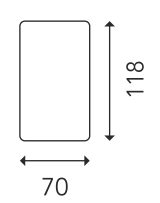

MODEL DAVINA

HEIGHT 67CM SEAT HEIGHT 43CM SEAT DEPTH 60CM

PRODUCT INFORMATION

Seat HR 3528 / SILICONEN
 Back VP 2315 / VP 3030 / SILICONEN
 Legs Wood

1. Wood
2. Chipboard
3. Fiberboard
4. Plywood
5. Wave spring
6. RapidClip
7. Fibertex
8. Foam T-21 (10 mm)
9. Foam VP3030 (40 mm)
10. Foam VP2315 (80 mm)
11. Foam HR 3528 (170 mm)
12. Fiber 150 g/m²
13. Silicon
14. Fabric

Information

Back frame and armrest have the same construction

CHAISE LONGUE
(stand alone)

CHAISE LONGUE
(stand alone)

HOCKER A

HOCKER B

HEIGHT 67CM

SEAT HEIGHT 43CM

SEAT DEPTH 60CM