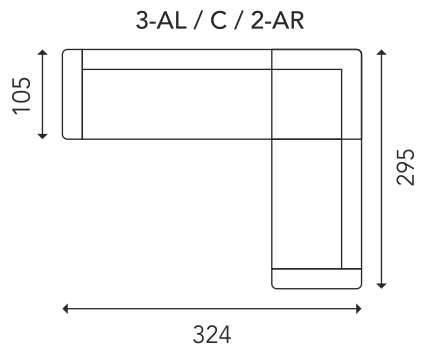

MODEL DAVINA

HEIGHT 67CM SEAT HEIGHT 43CM SEAT DEPTH 60CM

PRODUCT INFORMATION

Seat HR 3528 / SILICONEN
 Back VP 2315 / VP 3030 / SILICONEN
 Legs Wood

1. Wood
2. Chipboard
3. Fiberboard
4. Plywood
5. Wave spring
6. RapidClip
7. Fibertex
8. Foam T-21 (10 mm)
9. Foam VP3030 (40 mm)
10. Foam VP2315 (80 mm)
11. Foam HR 3528 (170 mm)
12. Fiber 150 g/m²
13. Silicon
14. Fabric

Information

Back frame and armrest have the same construction

CHAISE LONGUE
(stand alone)

CHAISE LONGUE
(stand alone)

HOCKER A

HOCKER B

HEIGHT 67CM

SEAT HEIGHT 43CM

SEAT DEPTH 60CM