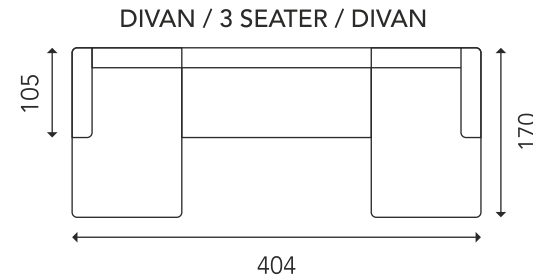

MODEL DAVINA

HEIGHT 67CM SEAT HEIGHT 43CM SEAT DEPTH 60CM

PRODUCT INFORMATION

Seat HR 3528 / SILICONEN
 Back VP 2315 / VP 3030 / SILICONEN
 Legs Wood

1. Wood
2. Chipboard
3. Fiberboard
4. Plywood
5. Wave spring
6. RapidClip
7. Fibertex
8. Foam T-21 (10 mm)
9. Foam VP3030 (40 mm)
10. Foam VP2315 (80 mm)
11. Foam HR 3528 (170 mm)
12. Fiber 150 g/m²
13. Silicon
14. Fabric

Information

Back frame and armrest have the same construction

CHAISE LONGUE
(stand alone)

CHAISE LONGUE
(stand alone)

HOCKER A

HOCKER B

HEIGHT 67CM

SEAT HEIGHT 43CM

SEAT DEPTH 60CM