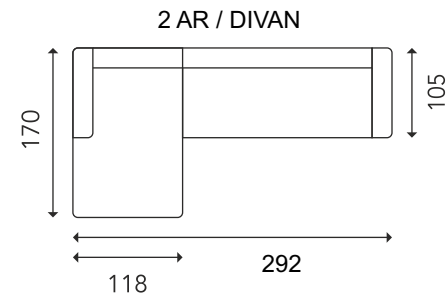

MODEL DAVINA

HEIGHT 67CM SEAT HEIGHT 43CM SEAT DEPTH 60CM

PRODUCT INFORMATION

Seat HR 3528 / SILICONEN
 Back VP 2315 / VP 3030 / SILICONEN
 Legs Wood

1. Wood
2. Chipboard
3. Fiberboard
4. Plywood
5. Wave spring
6. RapidClip
7. Fibertex
8. Foam T-21 (10 mm)
9. Foam VP3030 (40 mm)
10. Foam VP2315 (80 mm)
11. Foam HR 3528 (170 mm)
12. Fiber 150 g/m²
13. Silicon
14. Fabric

Information

Back frame and armrest have the same construction

CHAISE LONGUE
(stand alone)

CHAISE LONGUE
(stand alone)

HOCKER A

HOCKER B

HEIGHT 67CM

SEAT HEIGHT 43CM

SEAT DEPTH 60CM