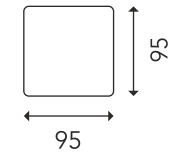

MODEL DAVINA

HEIGHT 67CM SEAT HEIGHT 43CM SEAT DEPTH 60CM

PRODUCT INFORMATION

Seat HR 3528 / SILICONEN
 Back VP 2315 / VP 3030 / SILICONEN
 Legs Wood

1. Wood
2. Chipboard
3. Fiberboard
4. Plywood
5. Wave spring
6. RapidClip
7. Fibertex
8. Foam T-21 (10 mm)
9. Foam VP3030 (40 mm)
10. Foam VP2315 (80 mm)
11. Foam HR 3528 (170 mm)
12. Fiber 150 g/m²
13. Silicon
14. Fabric

Information

Back frame and armrest have the same construction

CHAISE LONGUE
(stand alone)

CHAISE LONGUE
(stand alone)

HOCKER A

HOCKER B

HEIGHT 67CM

SEAT HEIGHT 43CM

SEAT DEPTH 60CM