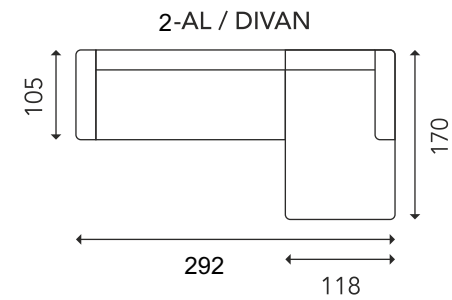

MODEL DAVINA

HEIGHT 67CM SEAT HEIGHT 43CM SEAT DEPTH 60CM

PRODUCT INFORMATION

Seat HR 3528 / SILICONEN
 Back VP 2315 / VP 3030 / SILICONEN
 Legs Wood

1. Wood
2. Chipboard
3. Fiberboard
4. Plywood
5. Wave spring
6. RapidClip
7. Fibertex
8. Foam T-21 (10 mm)
9. Foam VP3030 (40 mm)
10. Foam VP2315 (80 mm)
11. Foam HR 3528 (170 mm)
12. Fiber 150 g/m²
13. Silicon
14. Fabric

Information

Back frame and armrest have the same construction

CHAISE LONGUE
(stand alone)

CHAISE LONGUE
(stand alone)

HOCKER A

HOCKER B

HEIGHT 67CM

SEAT HEIGHT 43CM

SEAT DEPTH 60CM