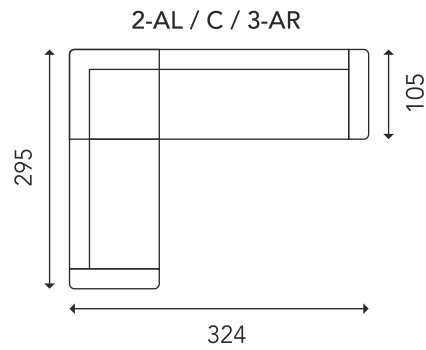

MODEL DAVINA

HEIGHT 67CM SEAT HEIGHT 43CM SEAT DEPTH 60CM

PRODUCT INFORMATION

Seat HR 3528 / SILICONEN
 Back VP 2315 / VP 3030 / SILICONEN
 Legs Wood

1. Wood
2. Chipboard
3. Fiberboard
4. Plywood
5. Wave spring
6. RapidClip
7. Fibertex
8. Foam T-21 (10 mm)
9. Foam VP3030 (40 mm)
10. Foam VP2315 (80 mm)
11. Foam HR 3528 (170 mm)
12. Fiber 150 g/m²
13. Silicon
14. Fabric

Information

Back frame and armrest have the same construction

CHAISE LONGUE
(stand alone)

CHAISE LONGUE
(stand alone)

HOCKER A

HOCKER B

HEIGHT 67CM

SEAT HEIGHT 43CM

SEAT DEPTH 60CM