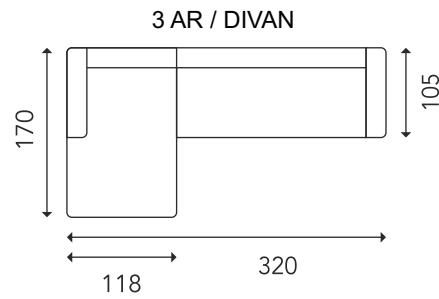

MODEL DAVINA

HEIGHT 67CM SEAT HEIGHT 43CM SEAT DEPTH 60CM

PRODUCT INFORMATION

Seat HR 3528 / SILICONEN
 Back VP 2315 / VP 3030 / SILICONEN
 Legs Wood

1. Wood
2. Chipboard
3. Fiberboard
4. Plywood
5. Wave spring
6. RapidClip
7. Fibertex
8. Foam T-21 (10 mm)
9. Foam VP3030 (40 mm)
10. Foam VP2315 (80 mm)
11. Foam HR 3528 (170 mm)
12. Fiber 150 g/m²
13. Silicon
14. Fabric

Information

Back frame and armrest have the same construction

CHAISE LONGUE
(stand alone)

CHAISE LONGUE
(stand alone)

HOCKER A

HOCKER B

HEIGHT 67CM

SEAT HEIGHT 43CM

SEAT DEPTH 60CM