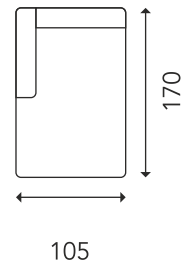

MODEL DAVINA

HEIGHT 67CM SEAT HEIGHT 43CM SEAT DEPTH 60CM

PRODUCT INFORMATION

Seat HR 3528 / SILICONEN
 Back VP 2315 / VP 3030 / SILICONEN
 Legs Wood

1. Wood
2. Chipboard
3. Fiberboard
4. Plywood
5. Wave spring
6. RapidClip
7. Fibertex
8. Foam T-21 (10 mm)
9. Foam VP3030 (40 mm)
10. Foam VP2315 (80 mm)
11. Foam HR 3528 (170 mm)
12. Fiber 150 g/m²
13. Silicon
14. Fabric

Information

Back frame and armrest have the same construction

CHAISE LONGUE
(stand alone)

CHAISE LONGUE
(stand alone)

HOCKER A

HOCKER B

HEIGHT 67CM

SEAT HEIGHT 43CM

SEAT DEPTH 60CM